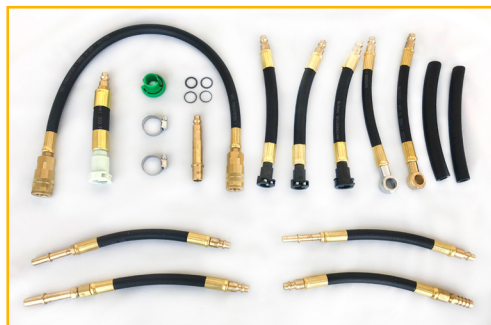

FUEL (DIESEL)

ITEM NO: TW36000

POWER DIESEL™ INJECTION TOOL

The Wynn's® Power Diesel™ Injection Tool provides fuel injector and combustion chamber cleaning by utilizing the supply and return fuel connections. Use with Wynn's® Diesel Injector Purge (#ZW15401) for a complete diesel system service.

- ✓ Designed for Both Pressurized and Non-pressurized Systems
- ✓ Up to 125 PSI Rating
- ✓ Patent Pending Design
- ✓ Light Weight, Easy to Use
- ✓ Single Tech Diesel Injection Service
- ✓ Compact, Low Cost and Easily Accessible
- ✓ For Use with Wynn's Diesel Injector Purge (#ZW15401)
- ✓ Adapter Kit Fits Most Diesel Engines

SPECIFICATIONS:

Dimensions:

12.5" H x 7" W x 5" D

Weight: 3.5 lbs.

SOLD SEPARATELY:

Adapter Kit: #AK36001

SCAN TO LEARN MORE